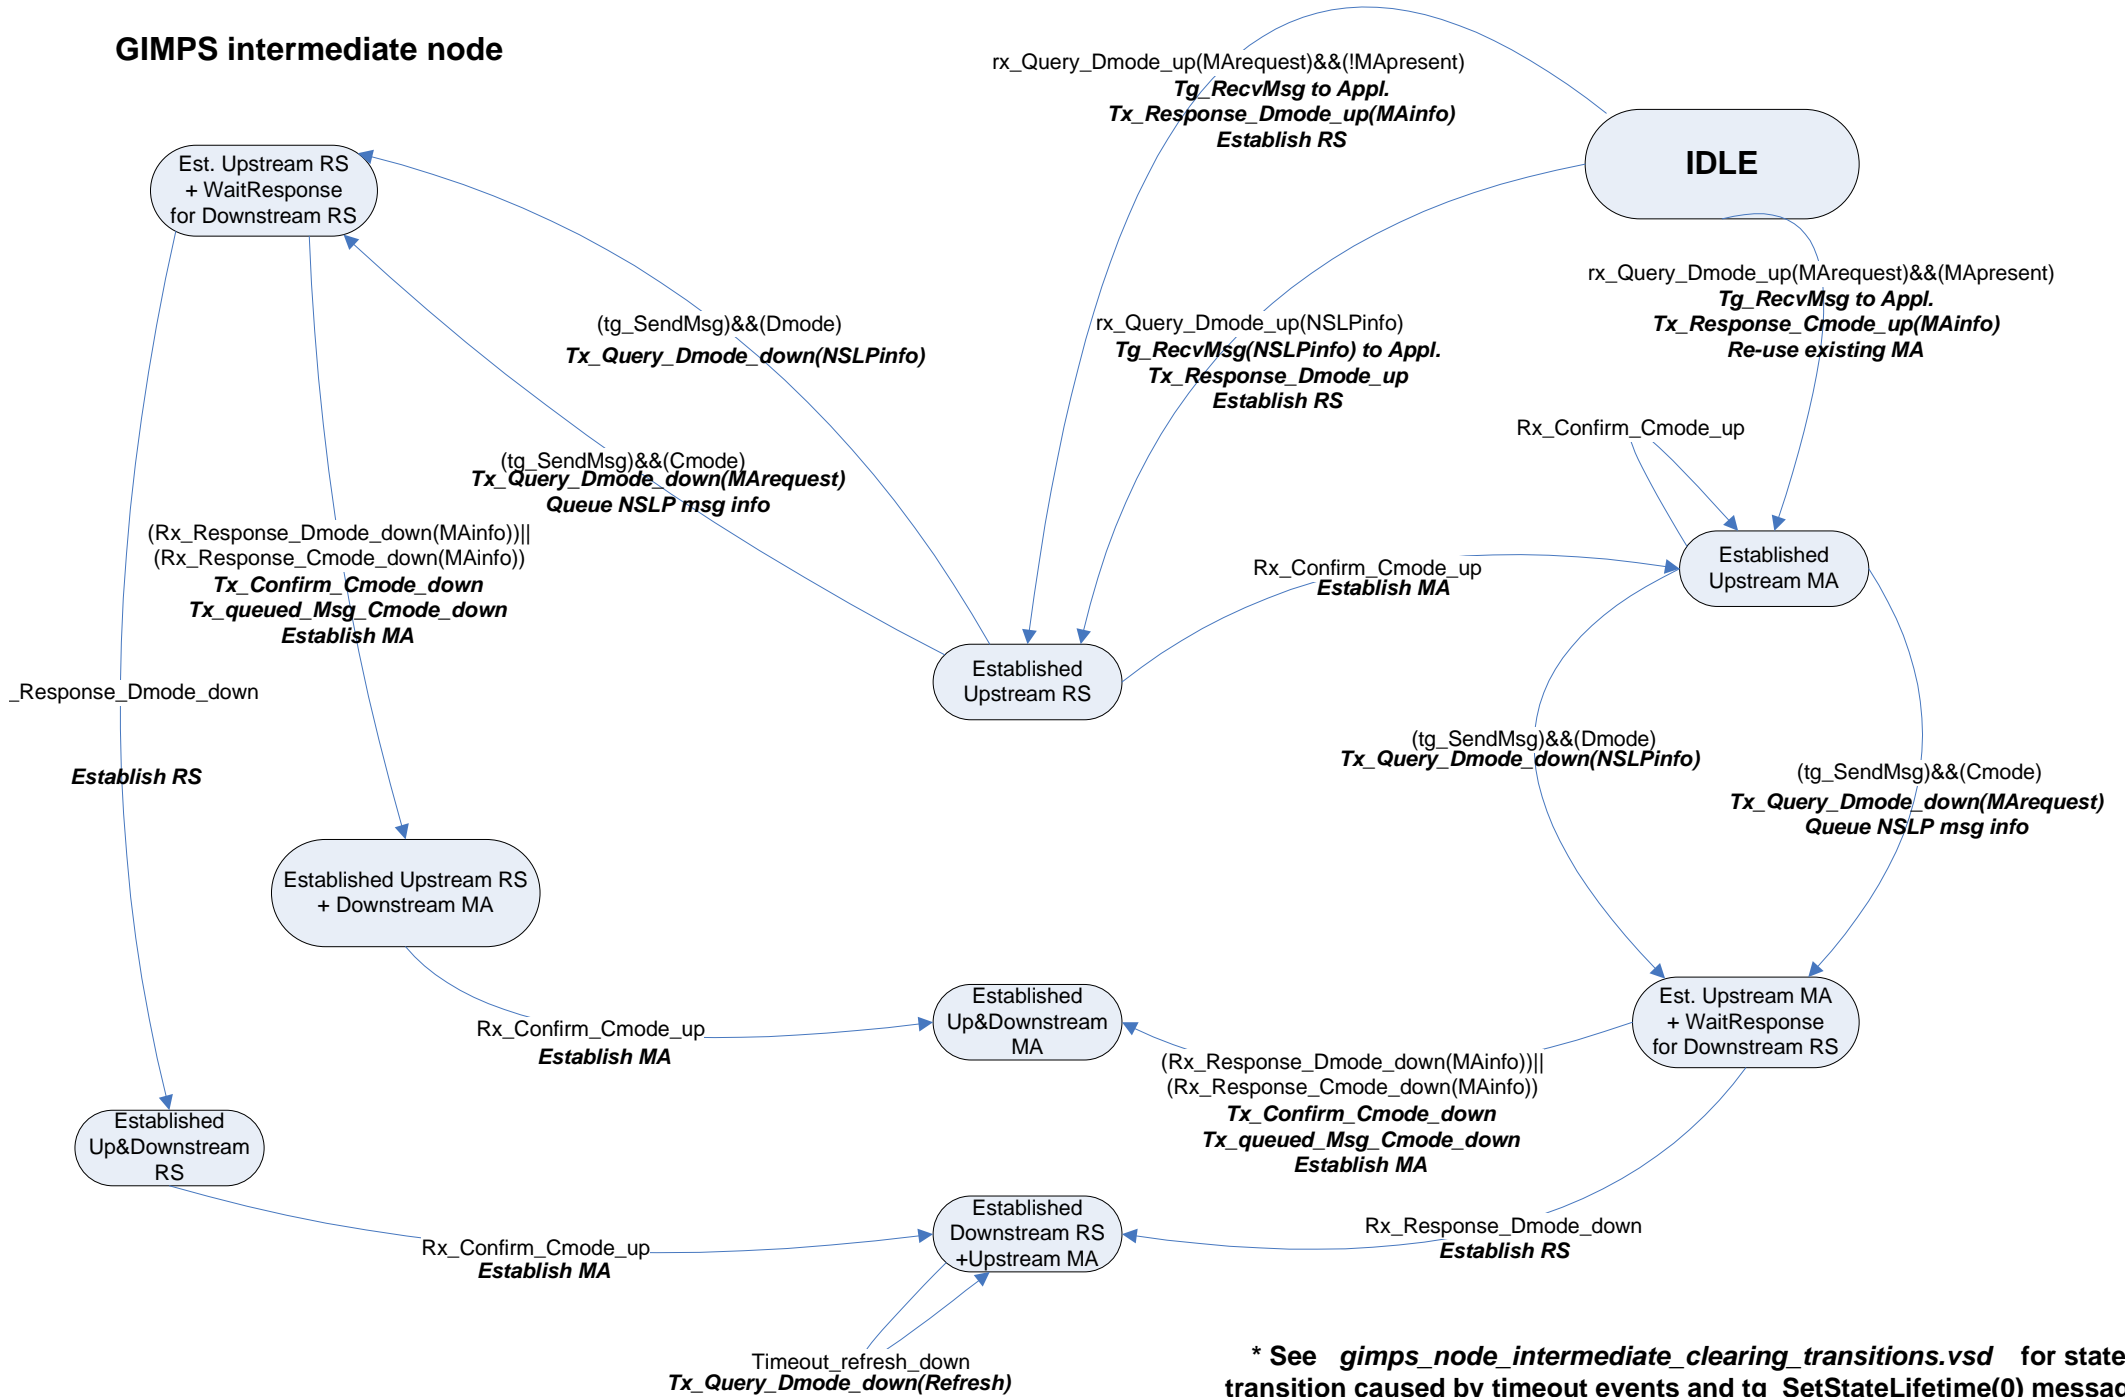

# GIMPS intermediate node

\* See *gimps\_node\_intermediate\_clearing\_transitions.vsd* for state transition caused by timeout events and tg\_SetStateLifetime(0) message.